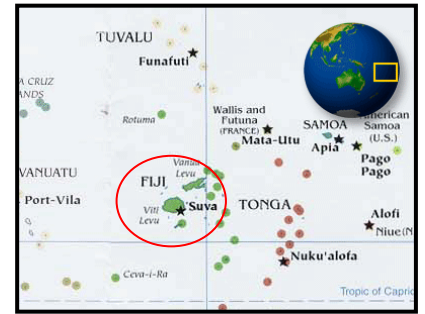

# FIJI

**Labasa & Daku :**  
Samson & Iliana Jeet,  
& Hezron Koko

**Savusavu :**  
Ps. Jennah Gwaibo, Susan Beni

**Lautoka :**  
Ps. Elijah & Beverly Umeume

**Sigatoka :**  
Pritam & Faith Singh

**Navua :**  
Rusiate & Rebecca Bulamailagi

**Lakena :**  
Rachel NV

**Suva : National Leader Ps. Alipate Yagomate**  
Giles Geinembo (Bible School ), Enoch Hageyo, Rose Taega