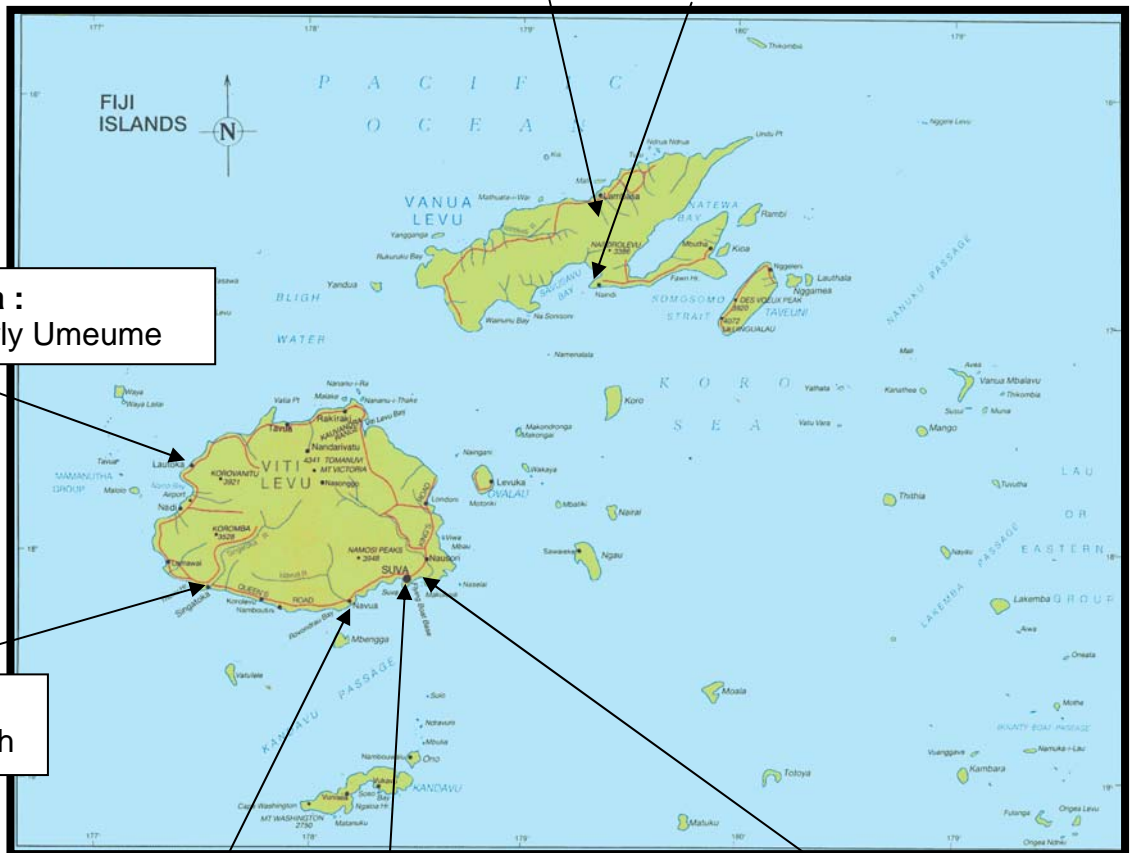

# FIJI

**Labasa & Daku :**  
Samson & Iliana Jeet,  
& Hezron Koko

**Savusavu :**  
Ps. Jennah Gwaibo, Susan Beni

**Lautoka :**  
Ps. Elijah & Beverly Umeume

**Sigatoka :**  
Pritam & Faith Singh

**Navua :**  
Rusiate & Rebecca Bulamailagi

**Lakena :**  
Rachel NV

**Suva : National Leader Ps. Alipate Yagomate**  
Giles Geinembo (Bible School ), Enoch Hageyo, Rose Taega