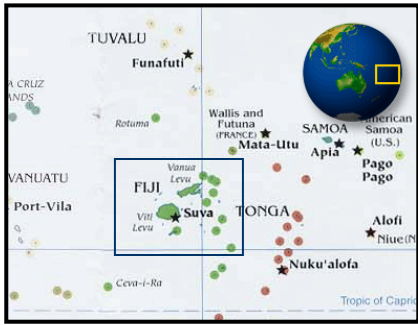

FIJI

Ps. Jennah Gwaibo (PNG)
Savusavu Local Church

Susan Beni (PNG)
Savusavu Pre-School

Rachel NV (India)
Lakena Local Church

Giles Geinembo (PNG)
Suva Bible School

Ps. Elijah & Beverly Umeume (PNG)
Lautoka Local Church

Enoch & Karewe Hageyo (PNG)
Suva Local church & Pre-School

Rose Taega (PNG)
Suva Pre-School

Hezron Koko (PNG)
Labasa Local Church