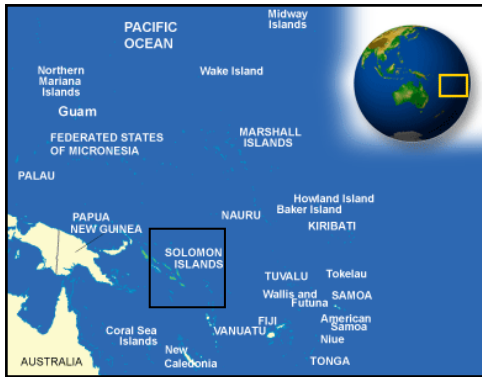

SOLOMON ISLANDS

Buala

**Christian Ministry
Training Centre:
Alasa, Malaita**

Honiara

**Ps. Robin & Jackie Atenifabe
with Ileen, Isaac & Nelson
(PNG)**

Ps. Robin has been Principal of our Christian Ministry Training Centre at Alasa for 8 years

**Merrilyn Jaruka
(PNG)**

Pastoring the local church at Buala on the island of Isobela.

**John O'Ring
(PNG)**

Serving in the local church at Honiara, going to pioneer on Reef Islands.